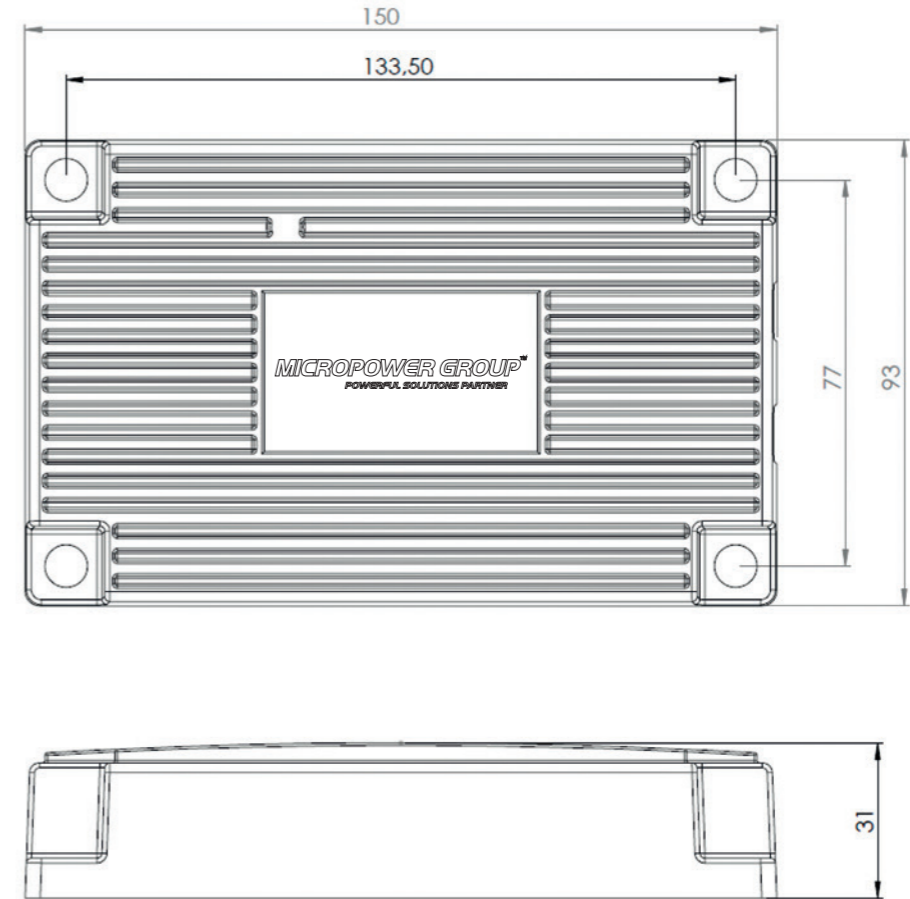

DC/DC CONVERTER WITH IP67

– with latest switching technology

- Wide range of models
- High efficiency >96%
- Overheating protection
- Polarity protection
- Current limited
- Short-circuit protection
- Waterproof
- Easy to install
- Small and compact
- Aluminum housing
- IP67 classified
- Approved for outdoor use

About the product

Micropower DC-DC converter is designed with the latest switching technology in DC to DC conversion, resulting with an efficiency above 96%. This brings a cool running product with minimal powerloss.

The internal electronics is protected against wrong polarization and short-circuit which prevents damage to the device by misuse.

Micropower's waterproof DC-DC converters includes both regular DC-DC converters and DC-DC chargers. All models are IP67 classified, waterproof and very shock resistant. The aluminum housing makes the unit perfect for installation in harsh environments.

All models comes with cables for input and output connections, as well as a cable for ON/OFF function.

Specifications

	ISOLATED								NON ISOLATED	
MODEL	48-24	48-12	24-24	24-12	12-24	12-24	24-12	80-12	80-24	24-12
ARTICLE NUMBER	0060323IP	0060322IP	0060324IP	0060321IP	0060316IP	0060317IP	0060312IP	0060328IP	0060329IP	0060363IP
INPUT	36-65V	36-65V	18-32V	18-32V	9-36V	9-36V	18-32V	60-110V	60-110V	18-36V
OUTPUT	24,5V	13,5V	24V	13,5V	12V	24V	12V	13,5V	24V	13,5V
POWER	400W	400W	400W	400W	200W	200W	200W	400W	400W	380W
EFFICIENCY	>96%	>96%	>96%	>96%	>96%	>96%	>96%	>96%	>96%	>96%
HOUSING	IP67	IP67	IP67	IP67	IP67	IP67	IP67	IP67	IP67	IP67
WEIGHT	820g	820g	820g	820g	820g	820g	820g	820g	820g	820g
CABLE CONNECTION -IN	2.5mm2/50cm	2.5mm2/50cm	2.5mm2/50cm	2.5mm2/50cm	2.5mm2/50cm	2.5mm2/50cm	2.5mm2/50cm	2.5mm2/50cm	2.5mm2/50cm	2.5mm2/50cm
CABLE CONNECTION -UT	4mm2/50cm	6mm2/50cm	2.5mm2/50cm	6mm2/50cm	2.5mm2/50cm	2.5mm2/50cm	2.5mm2/50cm	6mm2/50cm	4mm2/50cm	6mm2/50cm