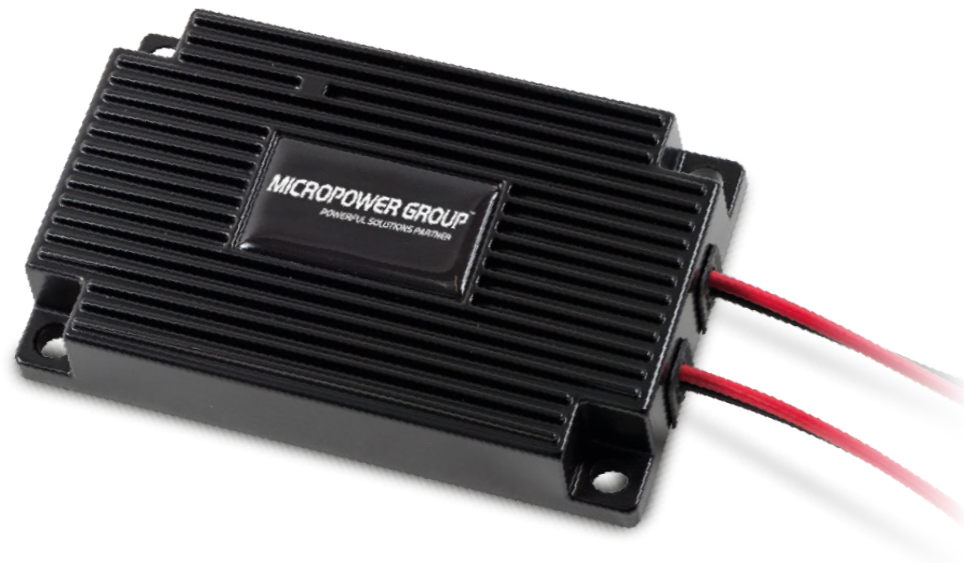

DC/DC CONVERTER WITH IP67

– with latest switching technology

- Wide range of models
- High efficiency >96%
- Overheating protection
- Polarity protection
- Current limited
- Short-circuit protection
- Waterproof
- Easy to install
- Small and compact
- Aluminum housing
- IP67 classified
- Approved for outdoor use

About the product

Micropower DC-DC converter is designed with the latest switching technology in DC to DC conversion, resulting with an efficiency above 96%. This brings a cool running product with minimal powerloss.

The internal electronics is protected against wrong polarization and short-circuit which prevents damage to the device by misuse.

Micropower's waterproof DC-DC converters includes both regular DC-DC converters and DC-DC chargers. All models are IP67 classified, waterproof and very shock resistant. The aluminum housing makes the unit perfect for installation in harsh environments.